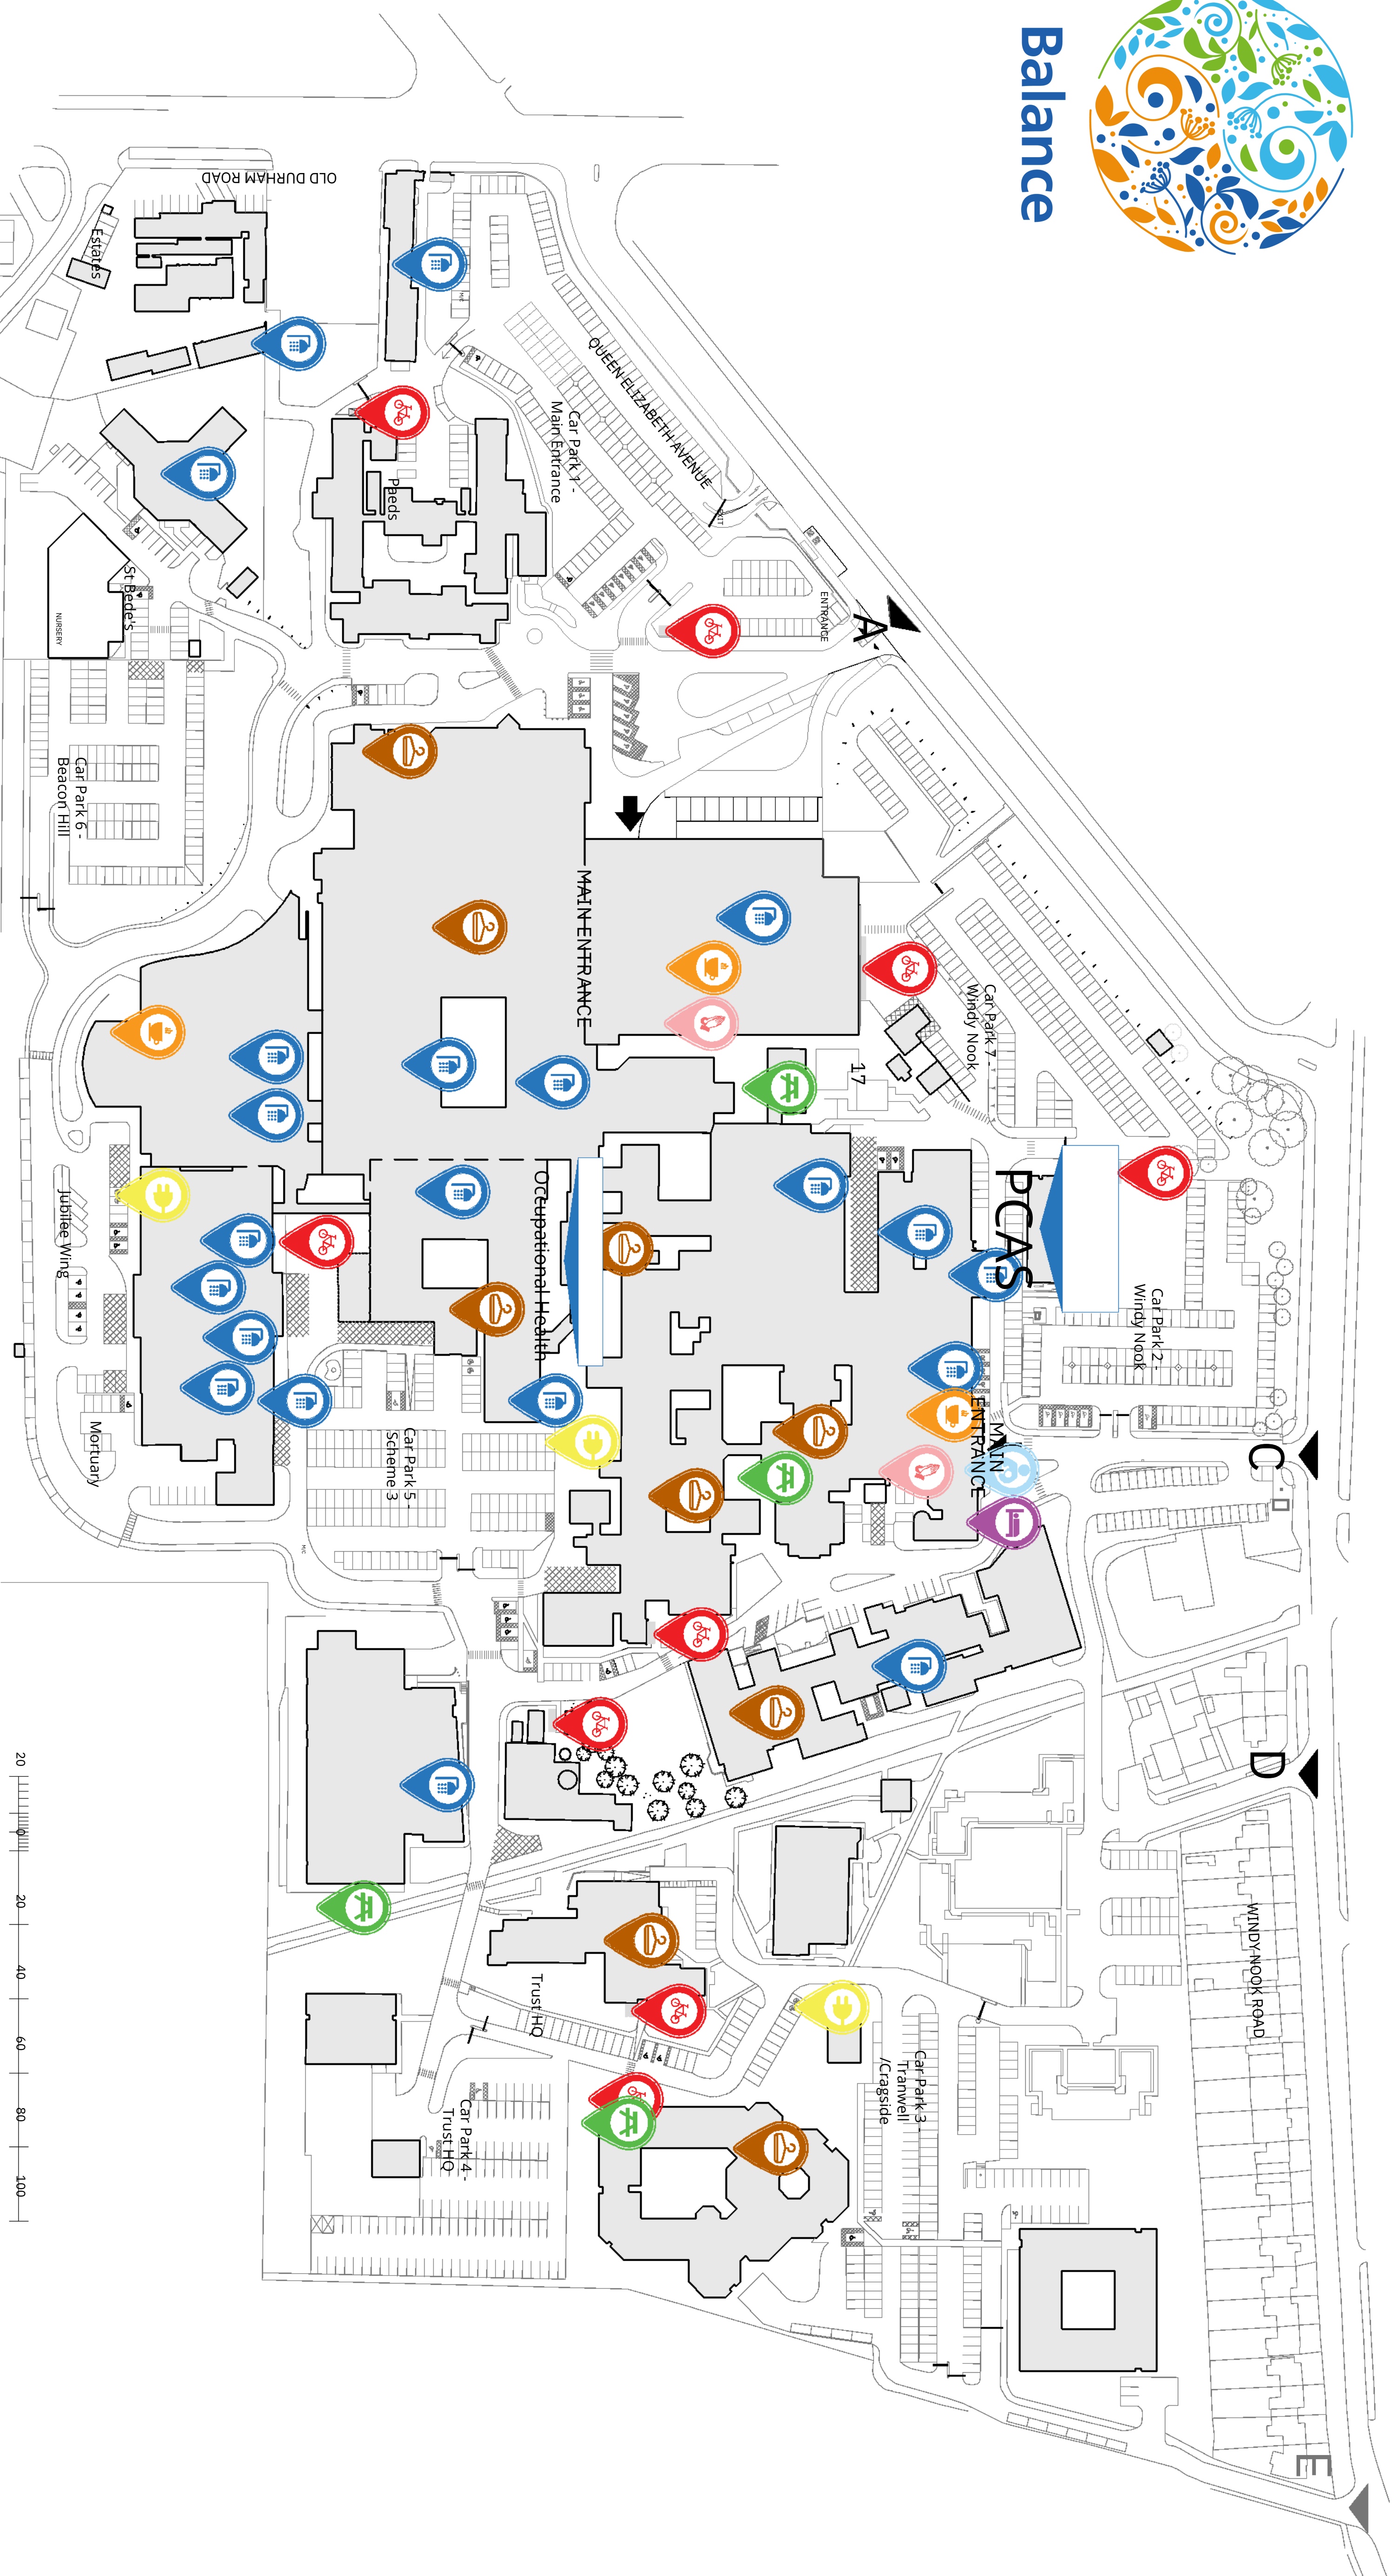

Balance

Health and Wellbeing Facilities Key:

	Café		Showers		Mother's Express Room
	Outdoor Seating		Bike Shelter		Electric Vehicle Charging
	Staff Accommodation		Religious Facility		

Queen Elizabeth Hospital - Health and Wellbeing Site Plan